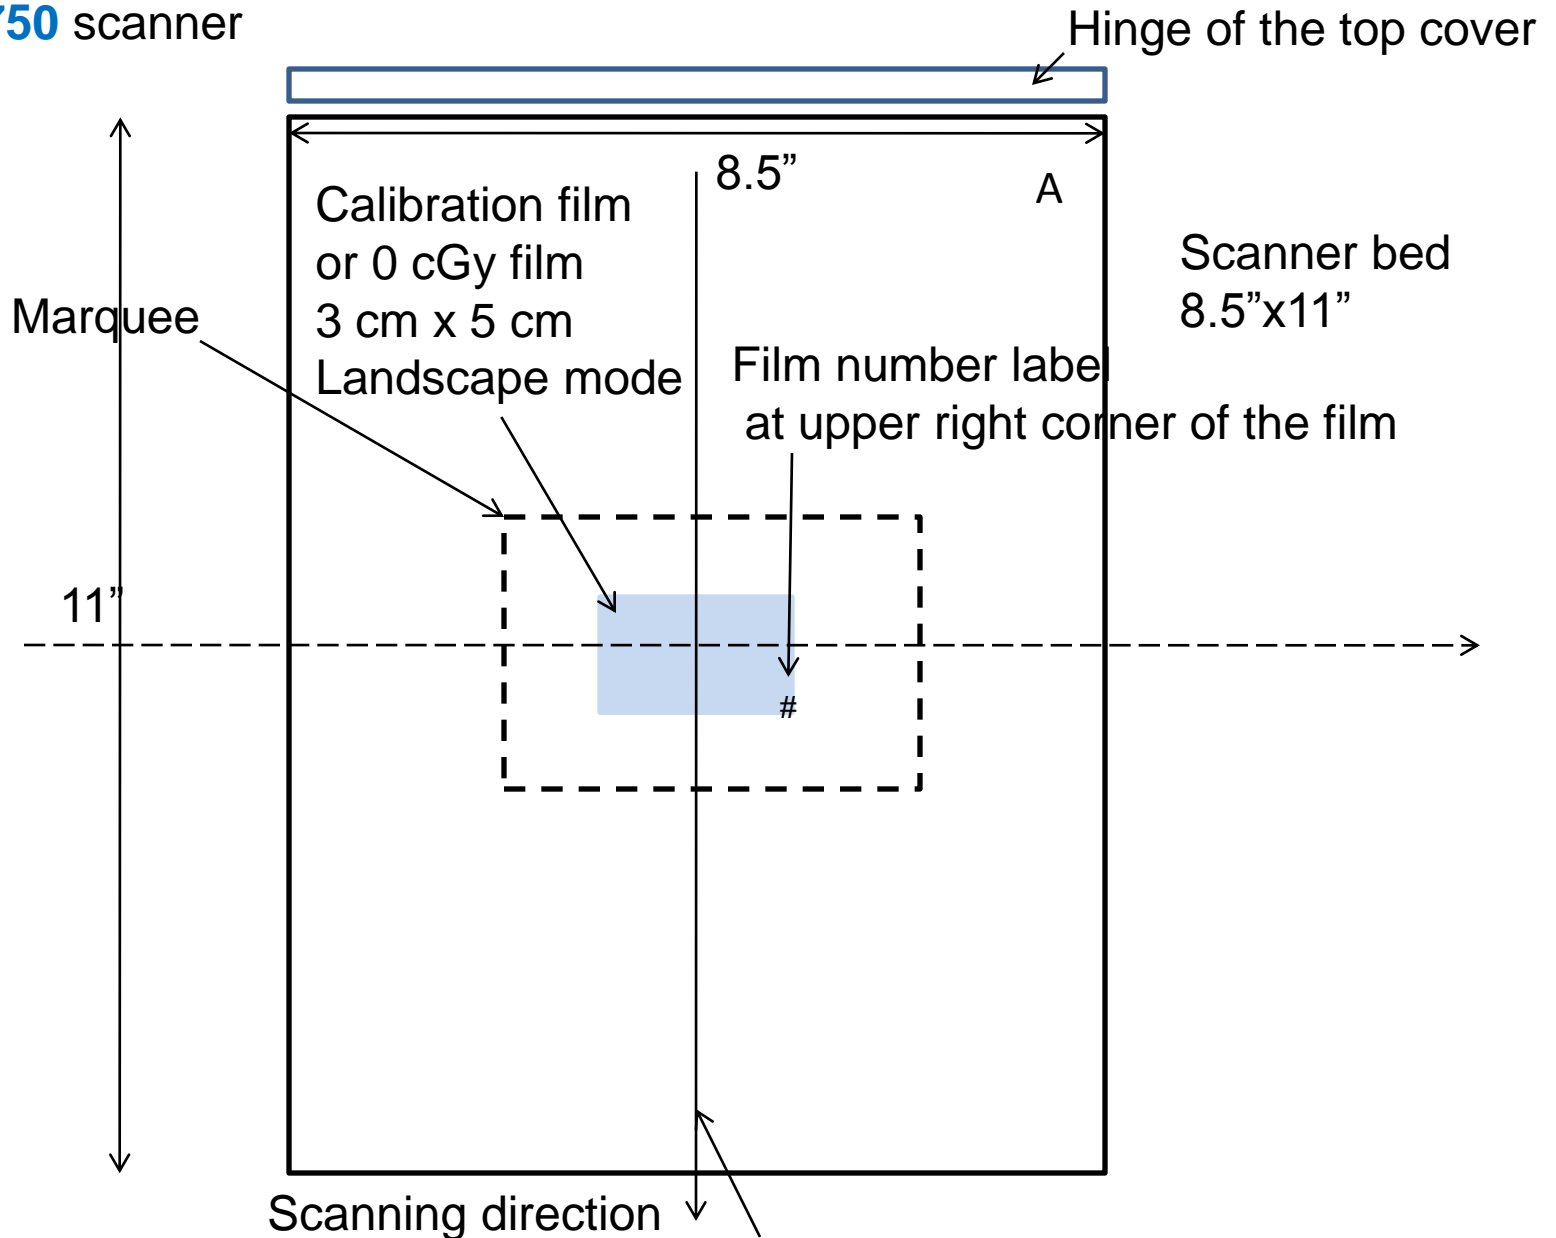

Top view of scanner bed, with full sheet of film positioned at the center

**Epson1000XL** scanner

Hinge of the top cover

Marquee

17"

Scanner bed  
17"x11"

Full sheet of  
background film  
or experimental film  
8"x10"  
Landscape mode

**Epson V750** scanner

Figure 4

Center reference line of the scanner bed

Top view of scanner bed, with full sheet of film positioned at the center

**Epson V750** scanner

Scanner bed  
8.5"x11"

Full sheet of  
background film  
or experimental film  
8"x10"  
Landscape mode

Marquee

Hinge of the top cover

8.5"

11"

8"

10"

Scanning direction

Center reference line of the scanner bed

Figure 5

**Impossible to scan the entire film sheet in Landscape mode on V750 scanner**

Top view of scanner bed, with a calibration film positioned at the center

**Epson V750** scanner

Figure 6

Center reference line of the scanner bed