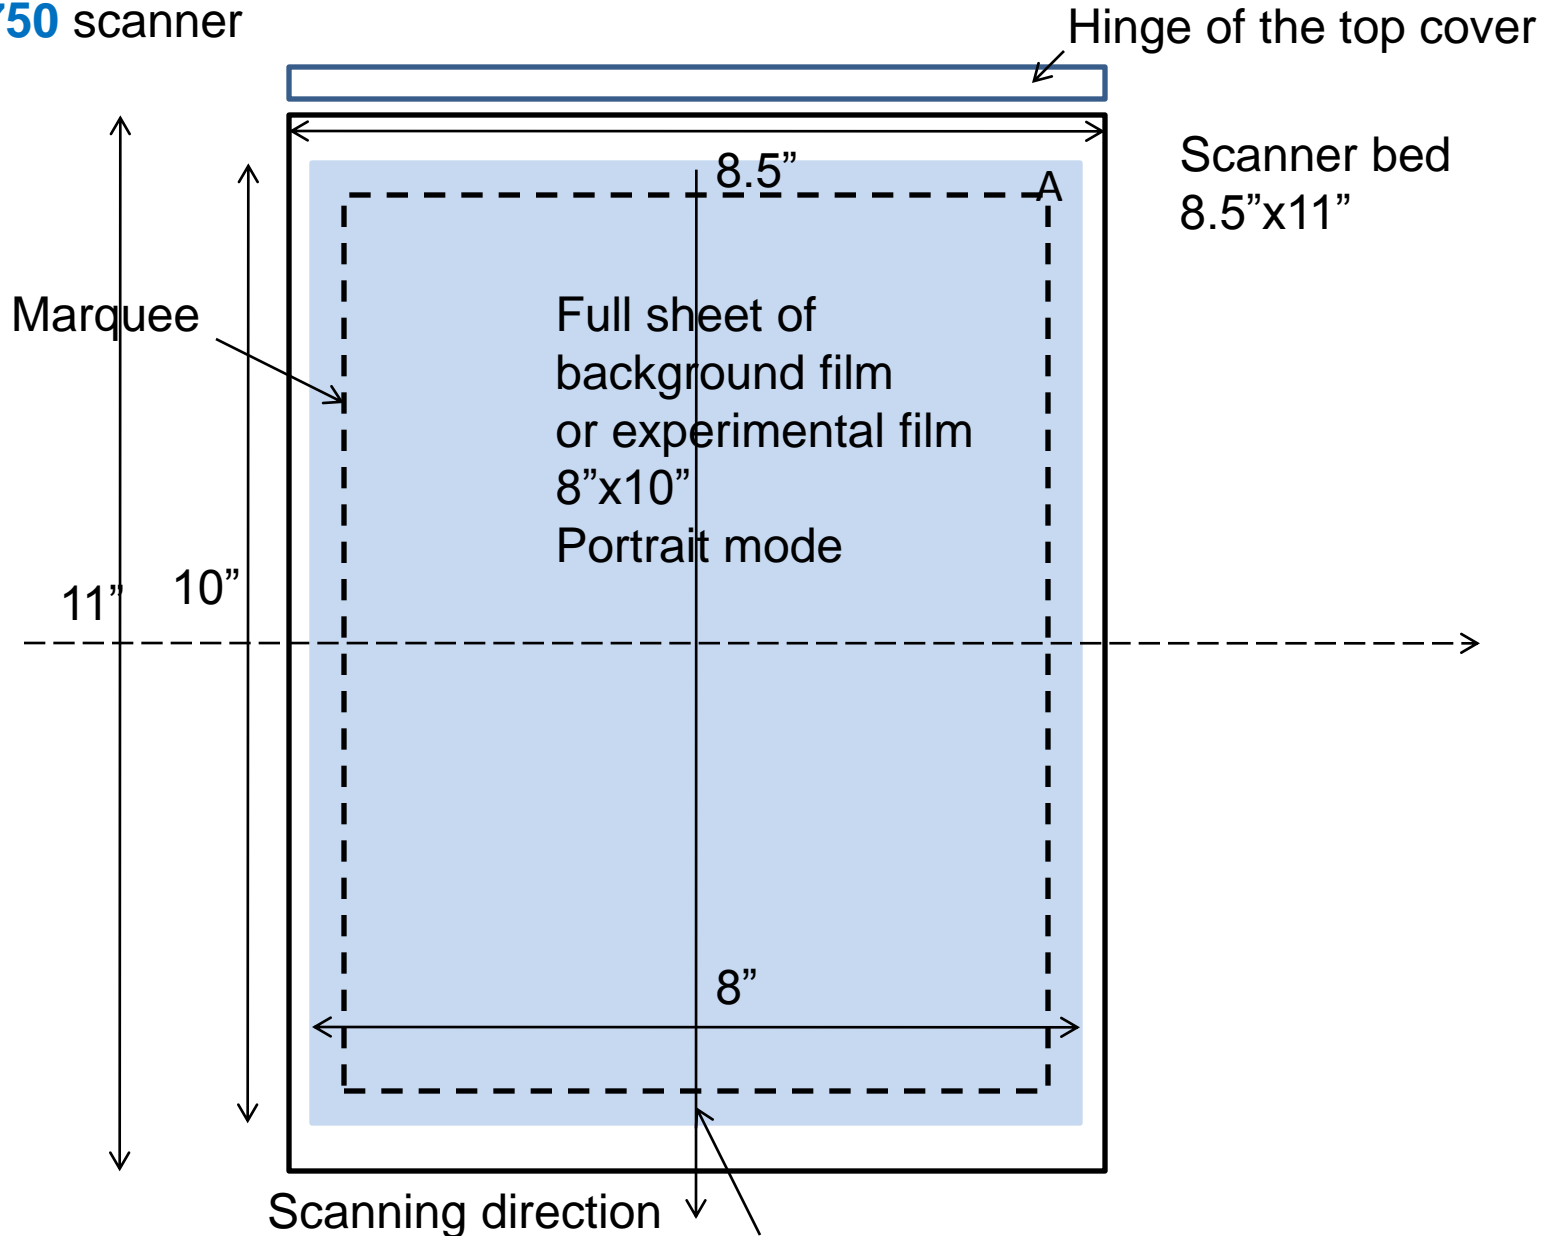

Top view of scanner bed, with full sheet of film positioned at the center

**Epson1000XL** scanner

Hinge of the top cover

Marquee

17"

Scanner bed  
17"x11"

Full sheet of  
background film  
or experimental film  
8"x10"  
Landscape mode

10"

Scanning direction

8"

11"

Figure 1

Center reference line of the scanner bed

Top view of scanner bed, with calibration films and 0 cGy films positioned at the center  
**Epson 10000XL** scanner

Figure 2

Top view of scanner bed, with full sheet of film positioned at the center

**Epson V750** scanner

Figure 3

Center reference line of the scanner bed

Top view of scanner bed, with a calibration film positioned at the center

**Epson V750** scanner

Figure 4

Center reference line of the scanner bed

Top view of scanner bed, with full sheet of film positioned at the center

**Epson V750** scanner

Scanner bed  
8.5"x11"

Full sheet of  
background film  
or experimental film  
8"x10"  
Landscape mode