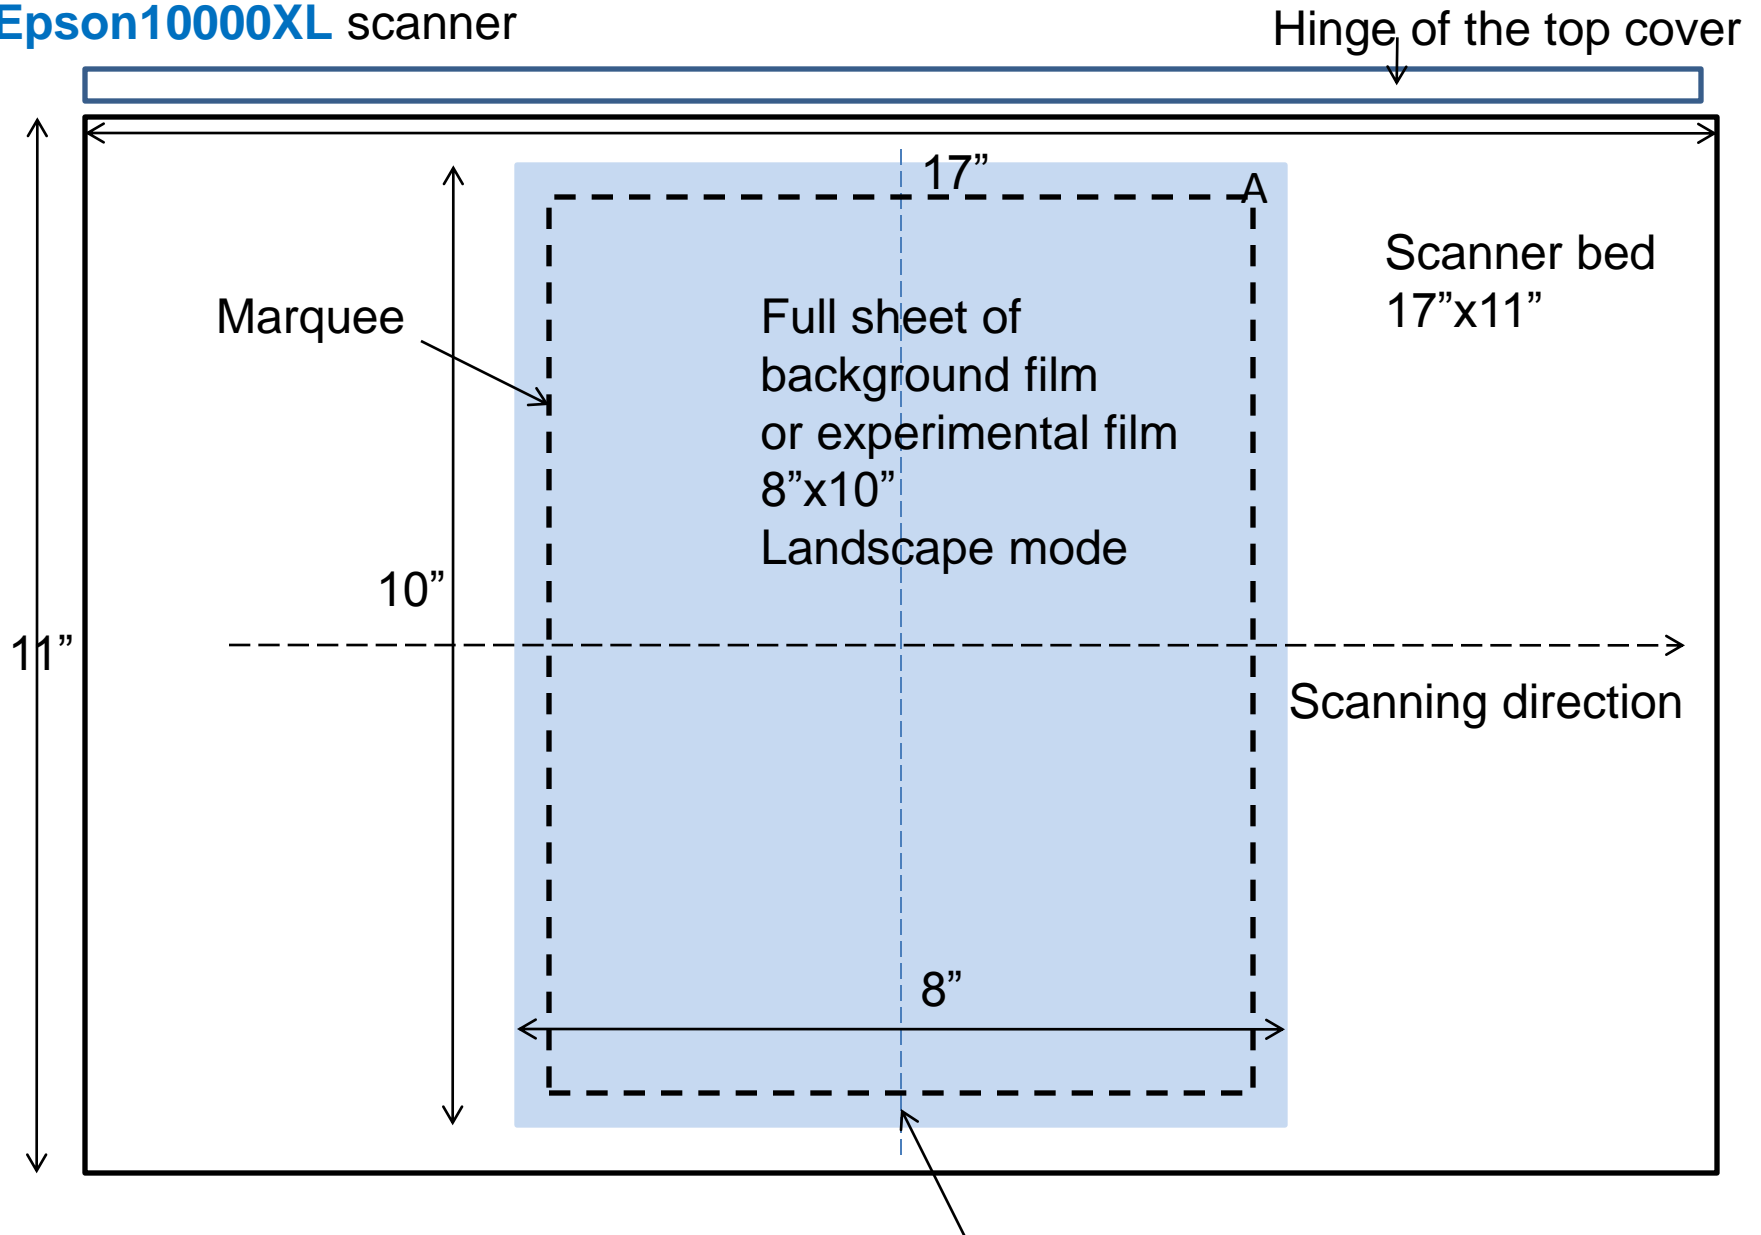

Top view of scanner bed, with full sheet of film positioned at the center

**Epson1000XL** scanner

Hinge of the top cover

Marquee

17"

Scanner bed  
17"x11"

Full sheet of  
background film  
or experimental film  
8"x10"  
Landscape mode

10"

Scanning direction

8"

11"

Figure 1

Center reference line of the scanner bed

Top view of scanner bed, with calibration films and 0 cGy films positioned at the center  
**Epson 10000XL** scanner

Figure 2

Top view of scanner bed, with full sheet of film positioned at the center

**Epson V750** scanner

Figure 3

Center reference line of the scanner bed

Top view of scanner bed, with a calibration film positioned at the center

**Epson V750** scanner

Figure 4

Center reference line of the scanner bed

Top view of scanner bed, with full sheet of film positioned at the center

**Epson V750** scanner

Scanner bed  
8.5"x11"

Full sheet of  
background film  
or experimental film  
8"x10"  
Landscape mode