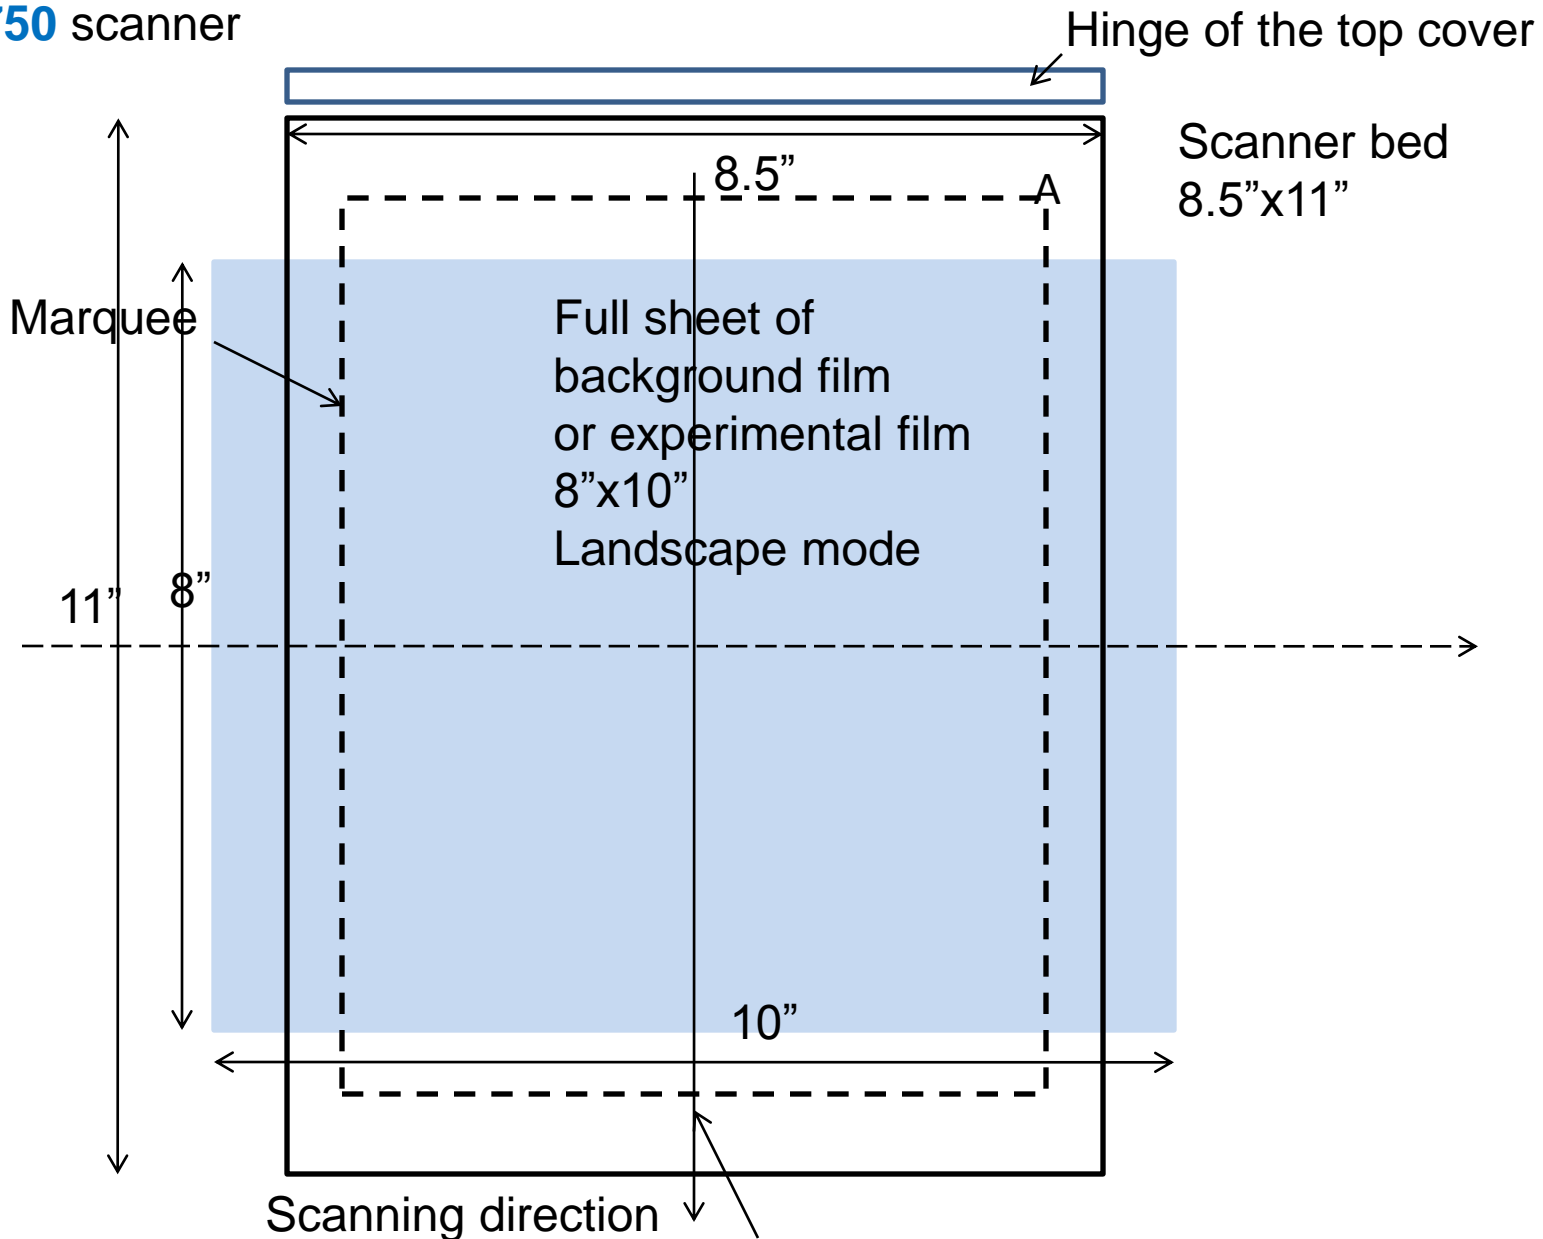

Top view of scanner bed, with full sheet of film positioned at the center

**Epson1000XL** scanner

Hinge of the top cover

Marquee

17"

Scanner bed  
17"x11"

Full sheet of  
background film  
or experimental film  
8"x10"  
Landscape mode

Top view of scanner bed, with full sheet of film positioned at the center

**Epson V750** scanner

Figure 3

Center reference line of the scanner bed

Top view of scanner bed, with a calibration film positioned at the center

**Epson V750** scanner

Figure 4

Center reference line of the scanner bed

Top view of scanner bed, with full sheet of film positioned at the center

**Epson V750** scanner

Scanner bed  
8.5"x11"

Full sheet of  
background film  
or experimental film  
8"x10"  
Landscape mode

Marquee

Hinge of the top cover

8.5"

11"

8"

10"

Scanning direction

Center reference line of the scanner bed