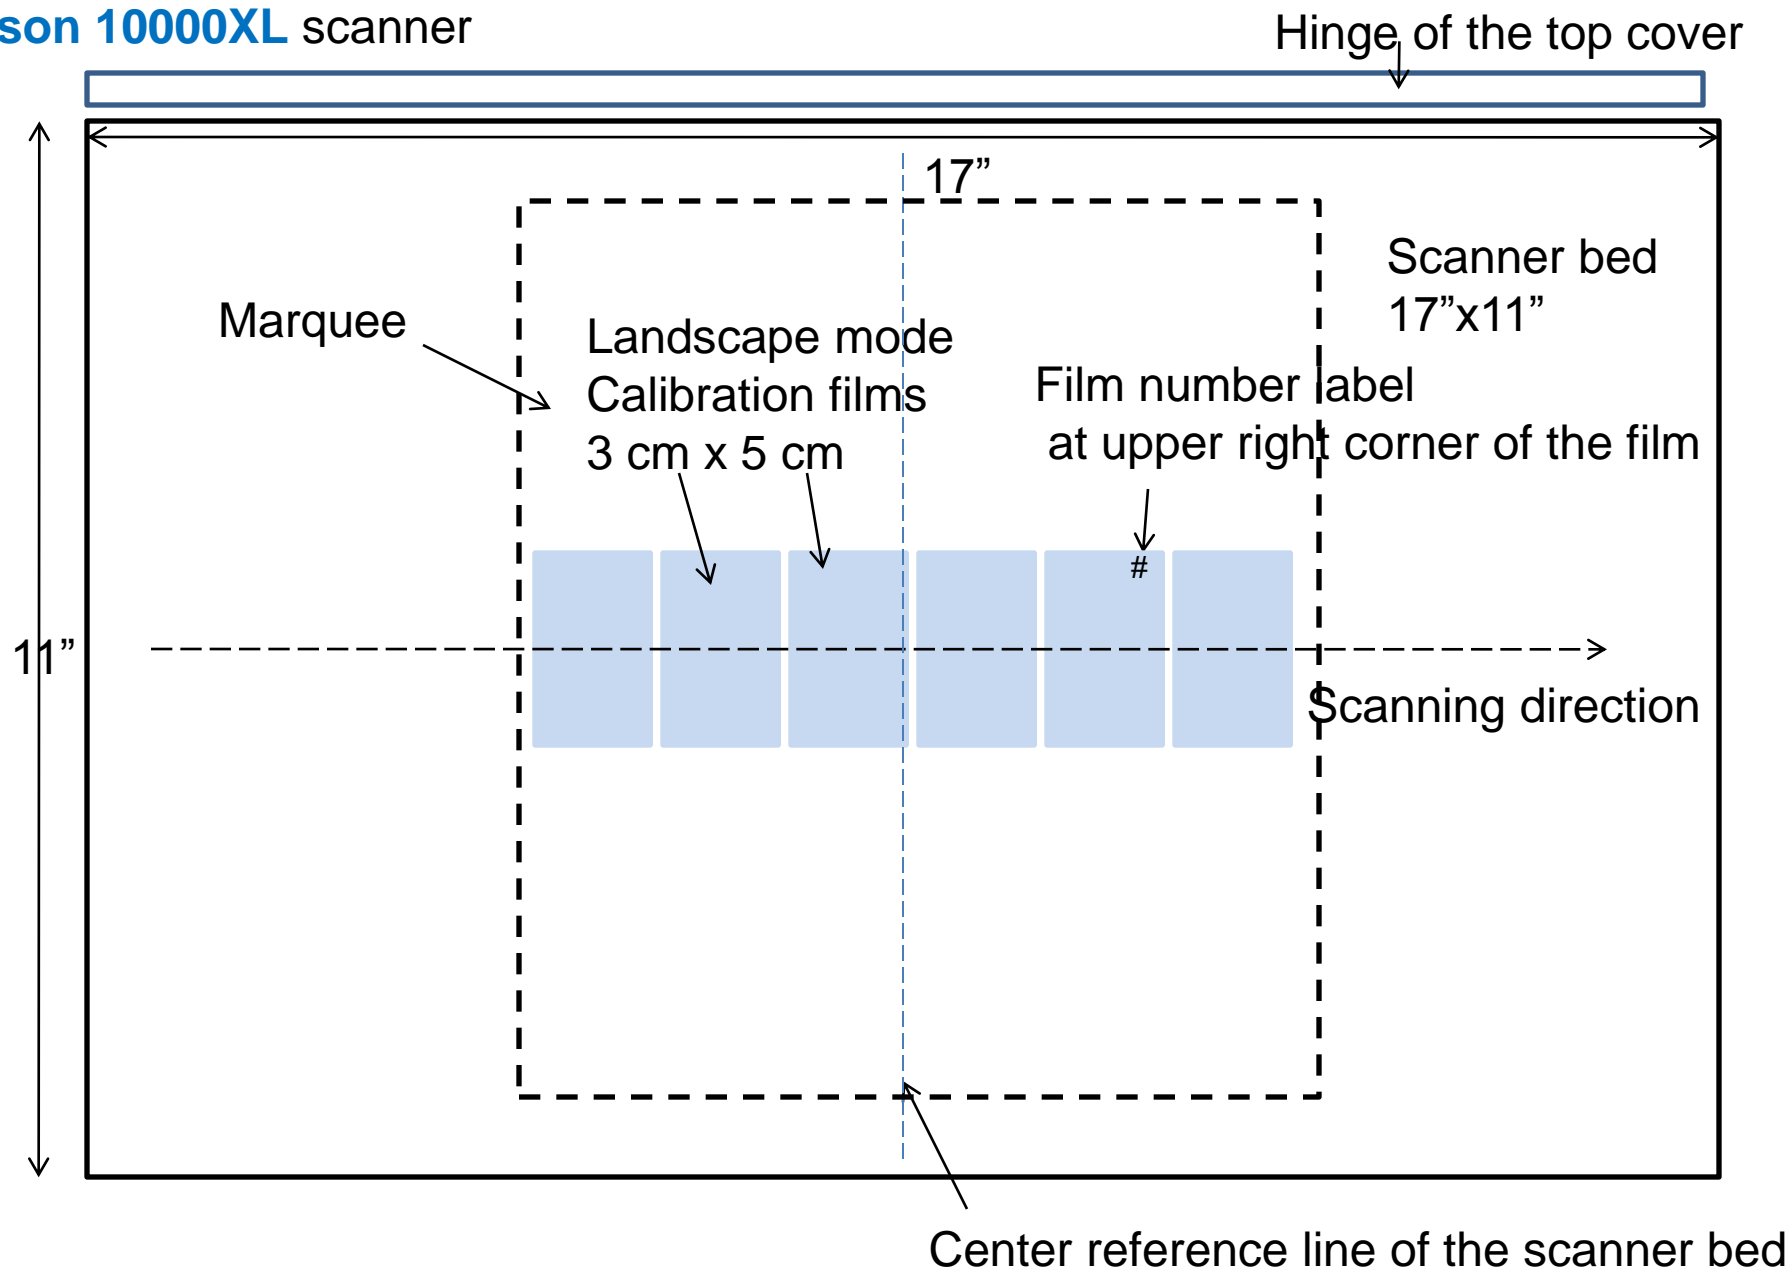

Top view of scanner bed, with full sheet of film positioned at the center

**Epson1000XL** scanner

Hinge of the top cover

Marquee

17"

Scanner bed  
17"x11"

Full sheet of  
background film  
or experimental film  
8"x10"  
Landscape mode

10"

Scanning direction

8"

11"

Figure 1

Center reference line of the scanner bed

Top view of scanner bed, with calibration films and 0 cGy films positioned at the center  
**Epson 10000XL** scanner

Figure 2

Top view of scanner bed, with full sheet of film positioned at the center

**Epson V750** scanner

Figure 3

Center reference line of the scanner bed

Top view of scanner bed, with a calibration film positioned at the center

**Epson V750** scanner

Figure 4

Center reference line of the scanner bed

Top view of scanner bed, with full sheet of film positioned at the center

**Epson V750** scanner

Scanner bed  
8.5"x11"

Full sheet of  
background film  
or experimental film  
8"x10"  
Landscape mode