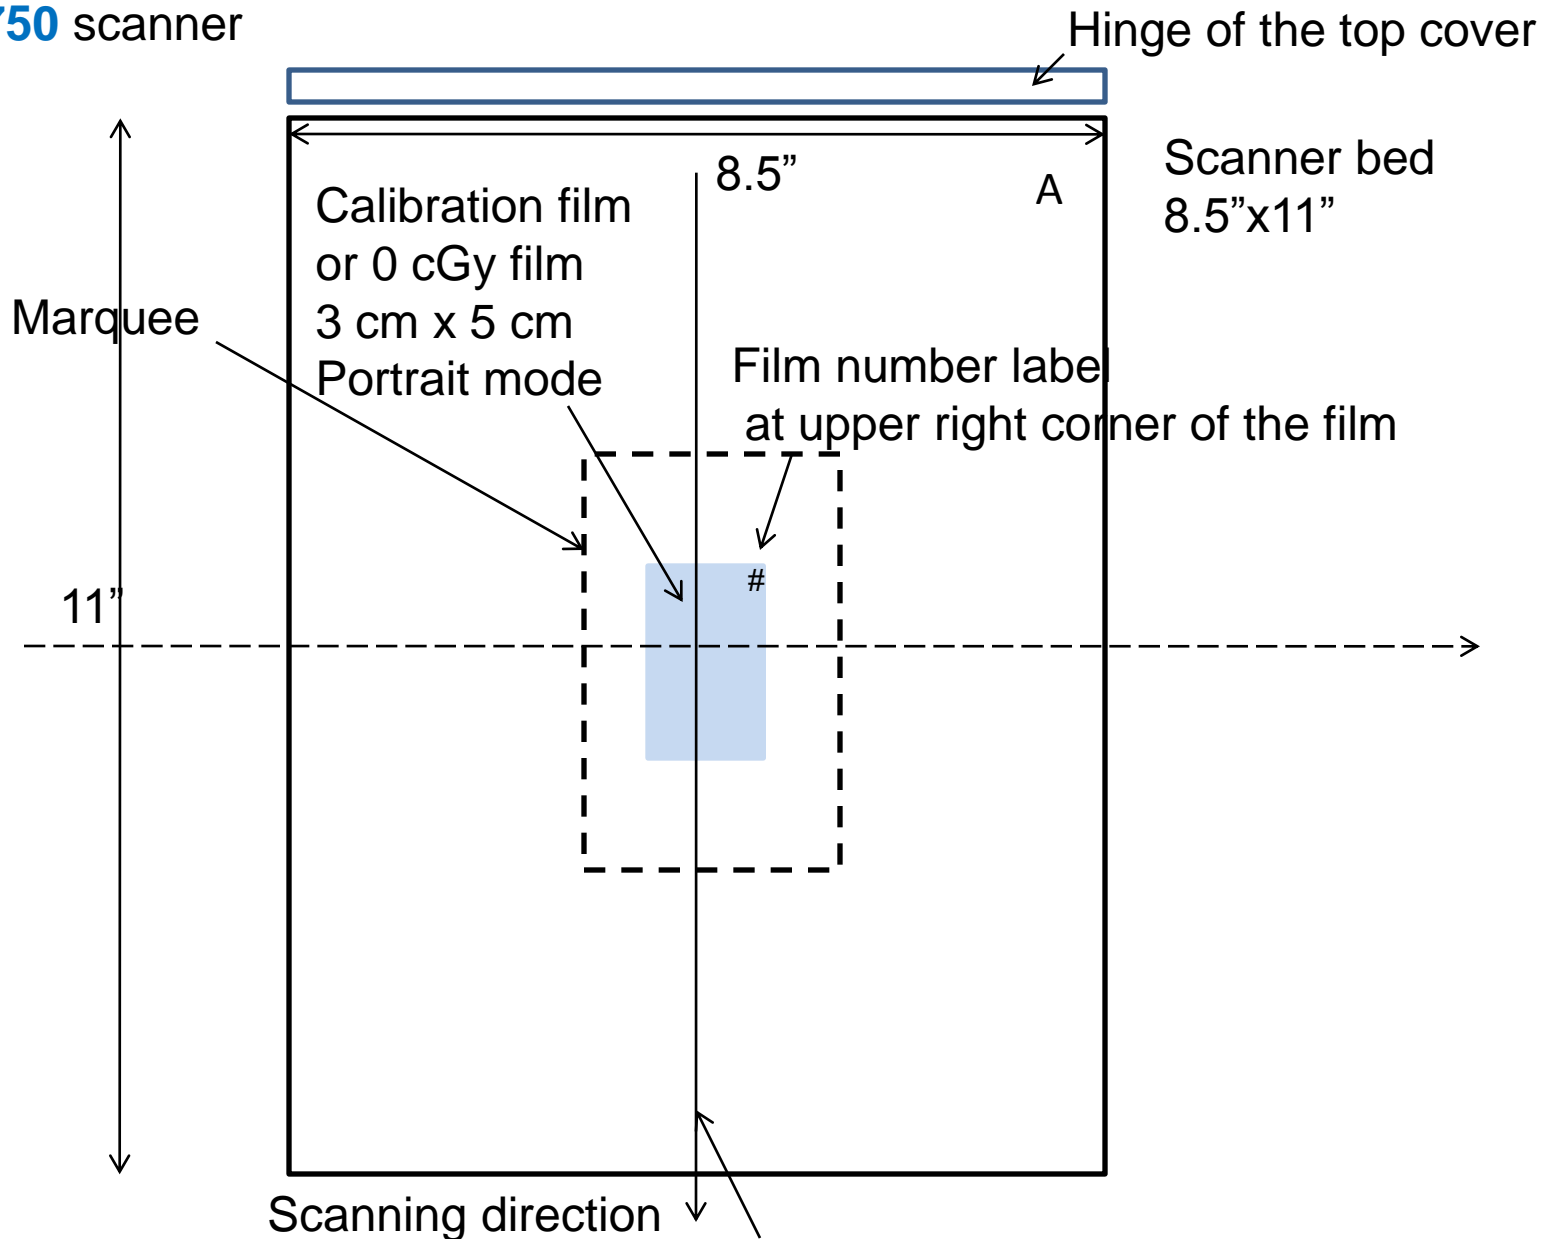

Top view of scanner bed, with full sheet of film positioned at the center

**Epson1000XL** scanner

Hinge of the top cover

Marquee

17"

Scanner bed  
17"x11"

Full sheet of  
background film  
or experimental film  
8"x10"  
Landscape mode

Top view of scanner bed, with full sheet of film positioned at the center

**Epson V750** scanner

Figure 3

Center reference line of the scanner bed

Top view of scanner bed, with a calibration film positioned at the center

**Epson V750** scanner

Figure 4

Center reference line of the scanner bed

Top view of scanner bed, with full sheet of film positioned at the center

**Epson V750** scanner

Scanner bed  
8.5"x11"

Full sheet of  
background film  
or experimental film  
8"x10"  
Landscape mode

Marquee

Hinge of the top cover

8.5"

11"

8"

10"

Scanning direction

Center reference line of the scanner bed